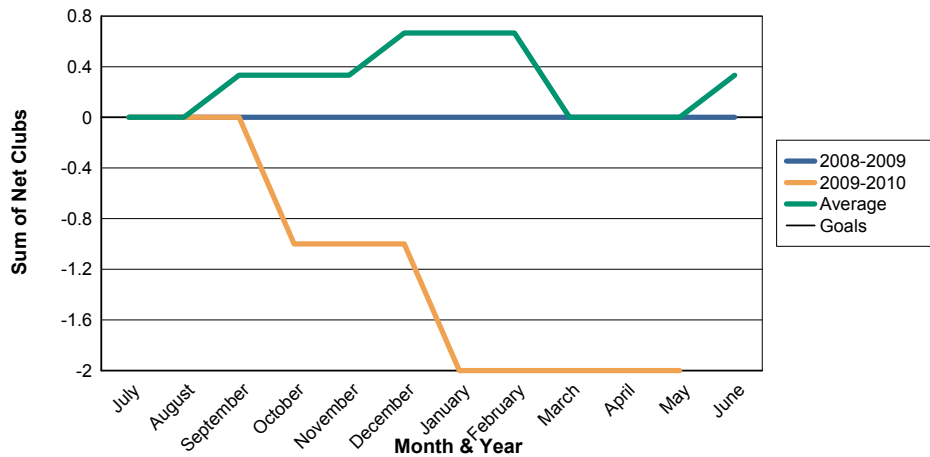

Sum of Net Clubs/ Month & Year

For District 103SW