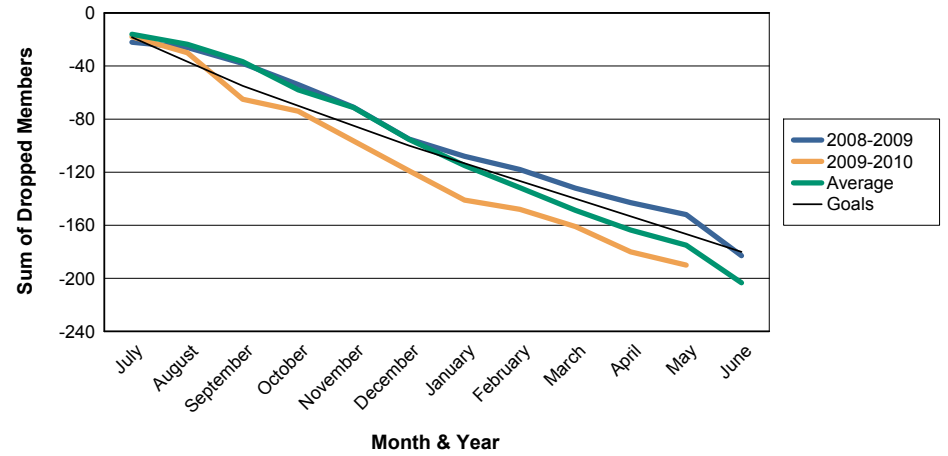

Sum of Dropped Members/ Month & Year

For District 103SW