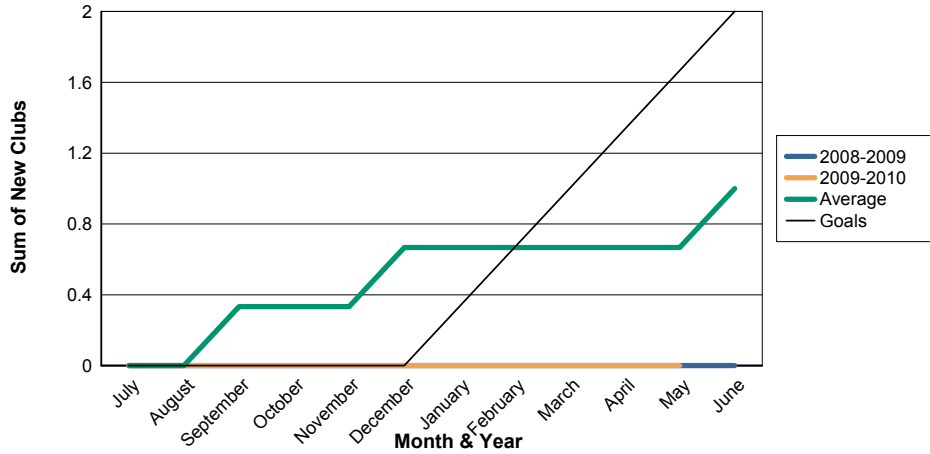

3 Year Comparisons for GMT Constitutional Area 4

By GMT District

As of May 2010

Sum of New Clubs/ Month & Year

For District 103SW

Sum of Dropped Clubs/ Month & Year

For District 103SW

Sum of Net Clubs/ Month & Year