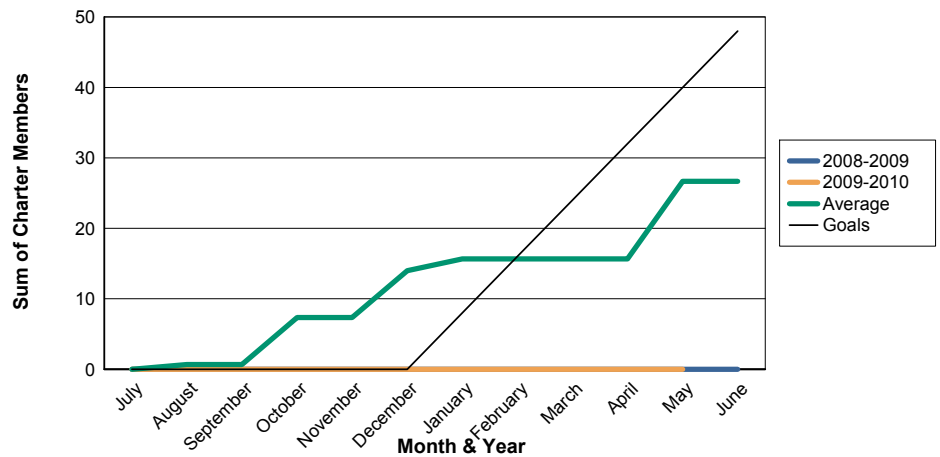

Sum of Charter Members/ Month & Year

For District 103SW