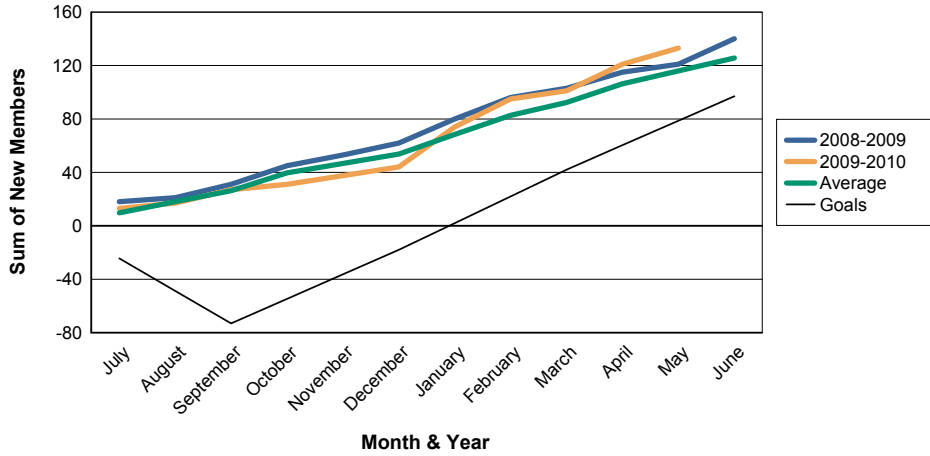

For District 103SW

Sum of Charter Members/ Month & Year

For District 103SW

3 Year Comparisons for GMT Constitutional Area 4

By GMT District

As of May 2010

Sum of New Members/ Month & Year

For District 103SW

Sum of Dropped Members/ Month & Year

For District 103SW

Sum of Net Members/ Month & Year

For District 103SW