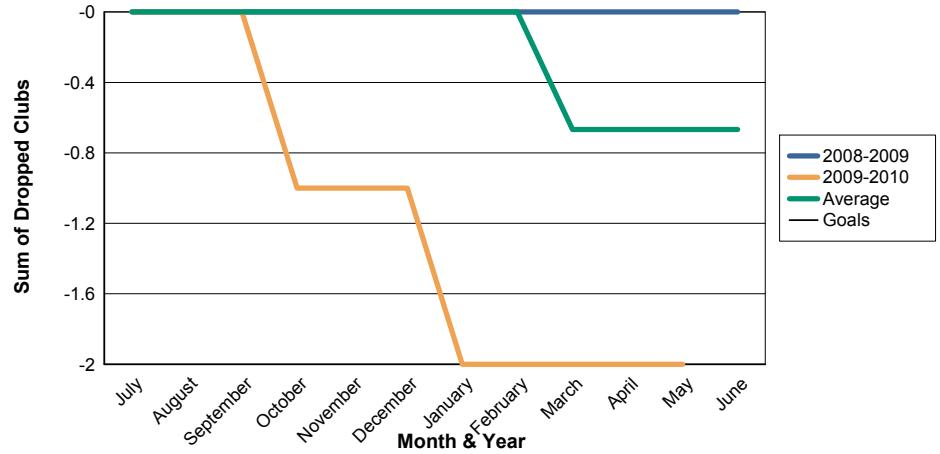

3 Year Comparisons for GMT Constitutional Area 4

By GMT District

As of May 2010

Sum of New Clubs/ Month & Year

For District 103SW

Sum of Dropped Clubs/ Month & Year

For District 103SW

Sum of Net Clubs/ Month & Year